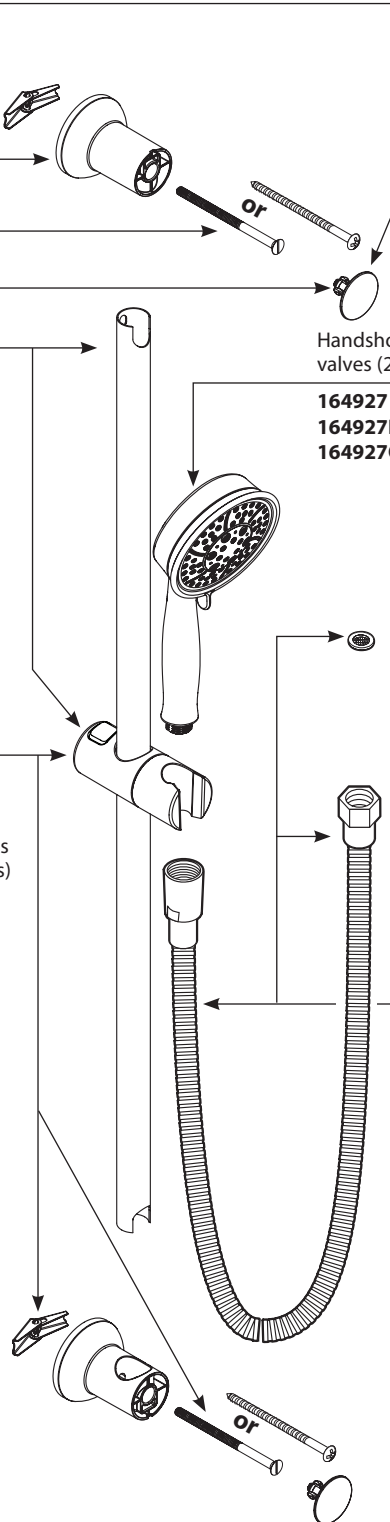

■ Order by Part Number

Four Function Handshower		
MODEL	TYPE	FINISH
3667EP	Wand	Chrome
3667EPBN	Wand	Brushed Nickel
3667EPORB	Wand	Oil Rubbed Bronze
3669EP	Wand	Chrome
3669EPBN	Wand	Brushed Nickel
3669EPORB	Wand	Oil Rubbed Bronze
3669EPBL	Wand	Matte Black

Plug Button

- 146670** Chrome
- 146670BN** Brushed Nickel
- 146670ORB** Oil Rubbed Bronze
- 146670WR** Wrought Iron
(Used for Matte Black)

Slidebar
(includes brackets, bar and slider)

- A735** Chrome
- A735BN** Brushed Nickel
- A735ORB** Oil Rubbed Bronze
- A735WR** Wrought Iron
(Used for Matte Black)

Slider *(includes 1 toggle bolt)*

- 137034** Chrome
- 137034BN** Brushed Nickel
- 137034ORB** Oil Rubbed Bronze
(Used with Polished Brass & Chrome/Polished Brass)
- 137034P**
- 137034WR** Wrought Iron *(Used for Matte Black)*

- 164928** Chrome
- 164928BN** Brushed Nickel
- 164928ORB** Oil Rubbed Bronze
- 164928BL** Matte Black

Hose

- A726** Chrome
- A726ST** *(Used with Satine and Brushed Nickel)*
- A726BR** *(Used with Oil Rubbed)*
- A726WR** Wrought Iron *(Used for Matte Black)*